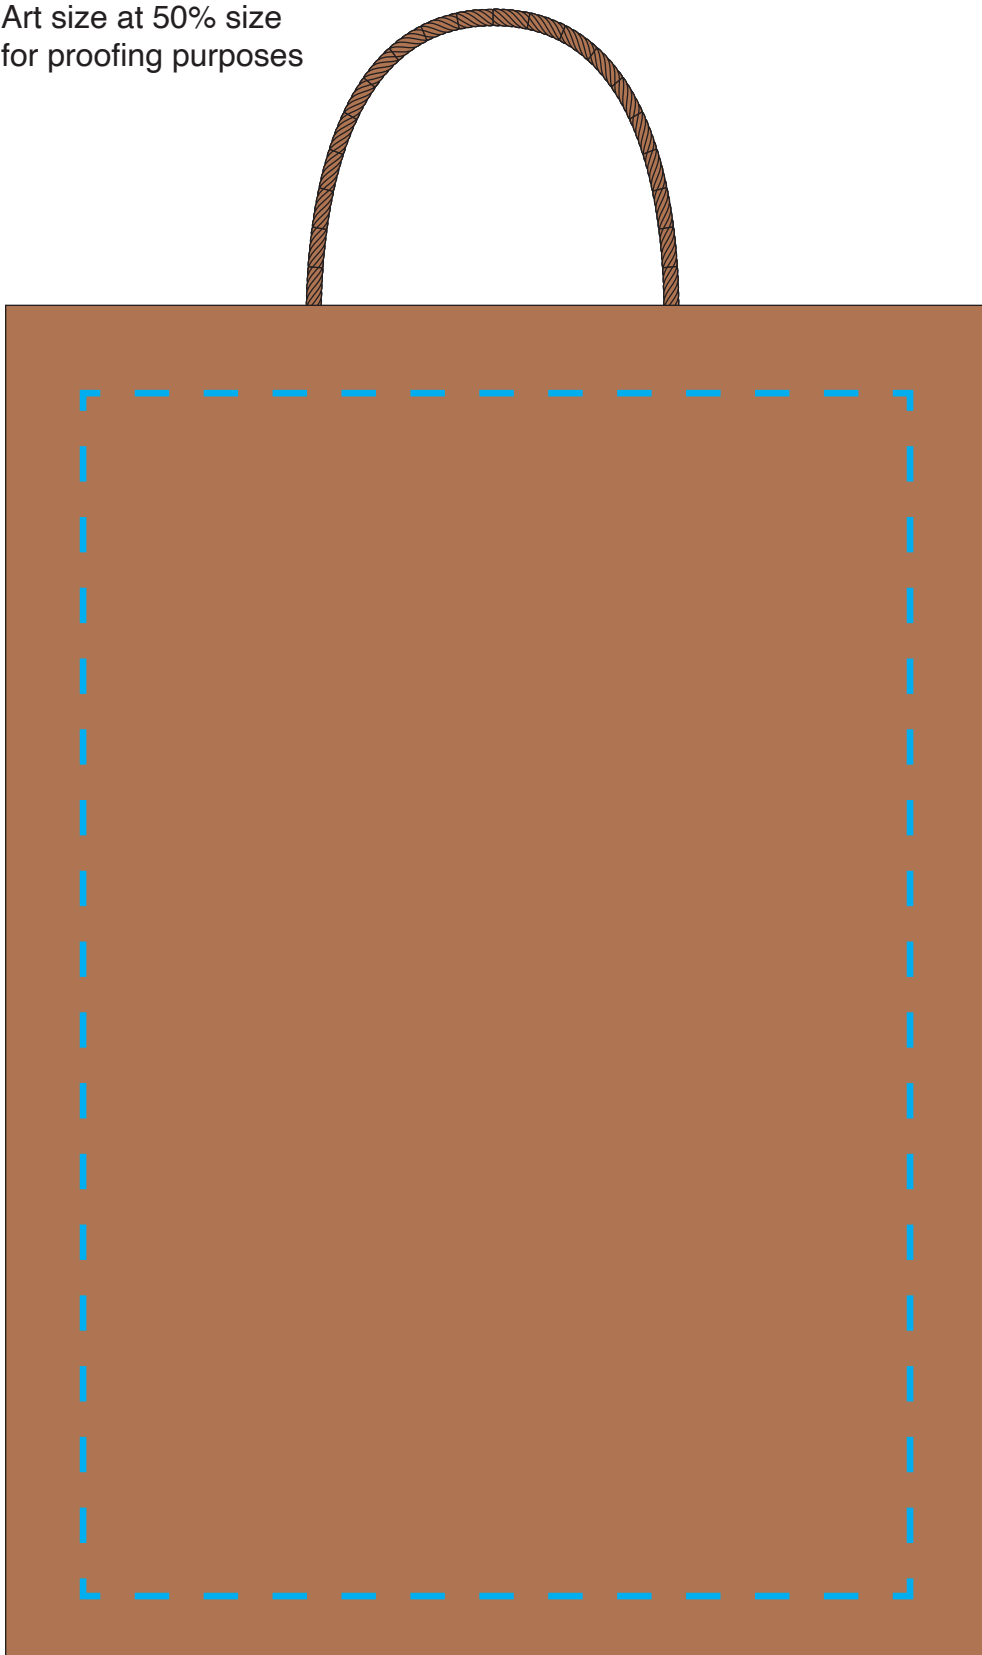

Kraft Paper Bag with handles
(Size: 260mm x 130mm x 360mm)
Printed Black

Art size at 50% size
for proofing purposes

Paper bag with handle
260x130x360
100gsm kraft
1 colour

STANDARD PRINTING AREA