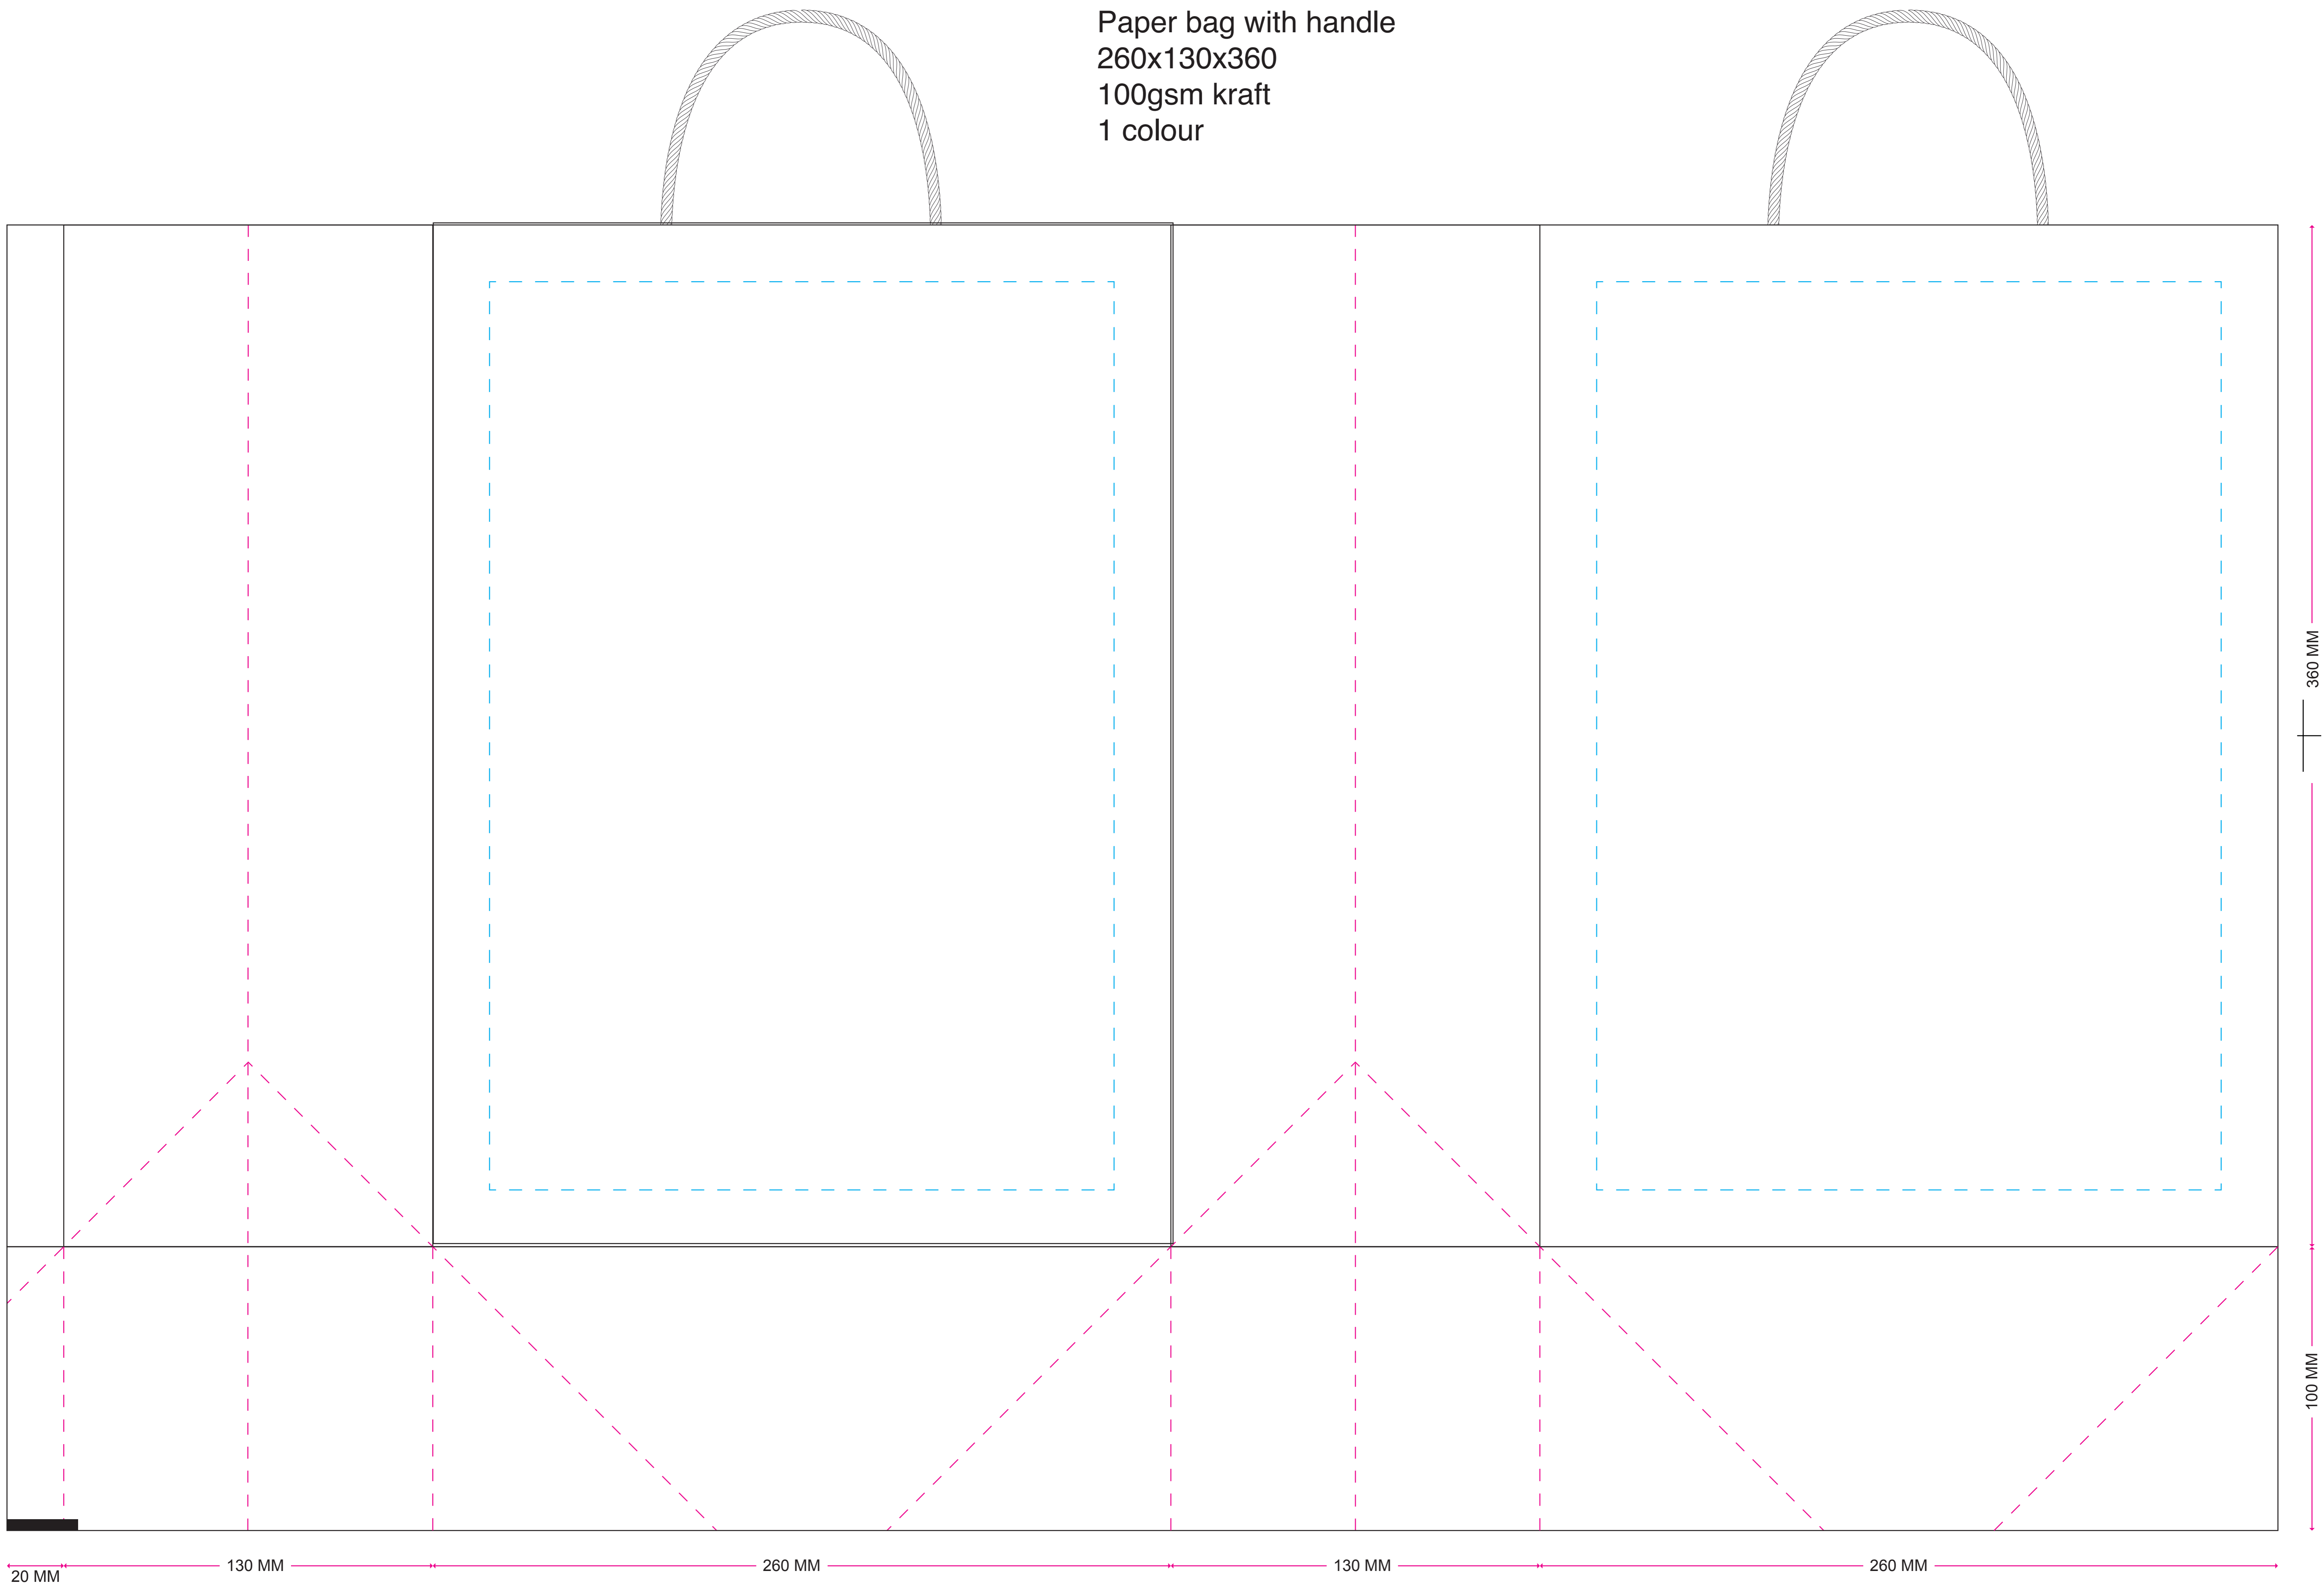

Kraft Paper Bag with handles
(Size: 260mm x 130mm x 360mm)
Printed Black

Art size at 50% size
for proofing purposes

Paper bag with handle
260x130x360
100gsm kraft
1 colour

STANDARD PRINTING AREA