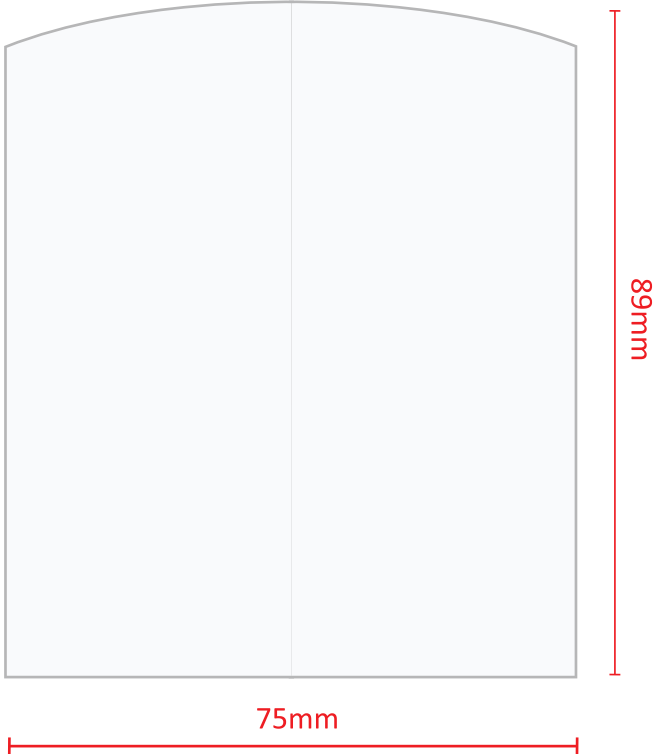

500ml Jogger Bottle

Front View

Side View

75mm

89mm