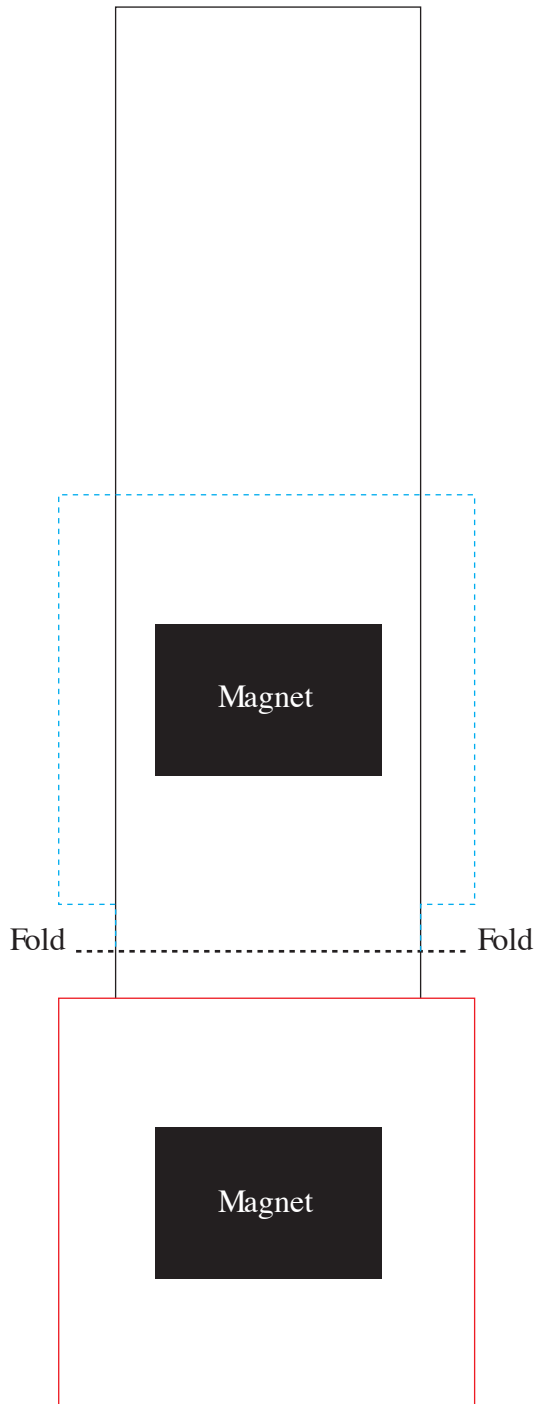

Inside

Outside

Blue dotted line indicates position of shape when folded

Red box indicates the size of the shaped card at the front of the bookmark (55x54mm approx)