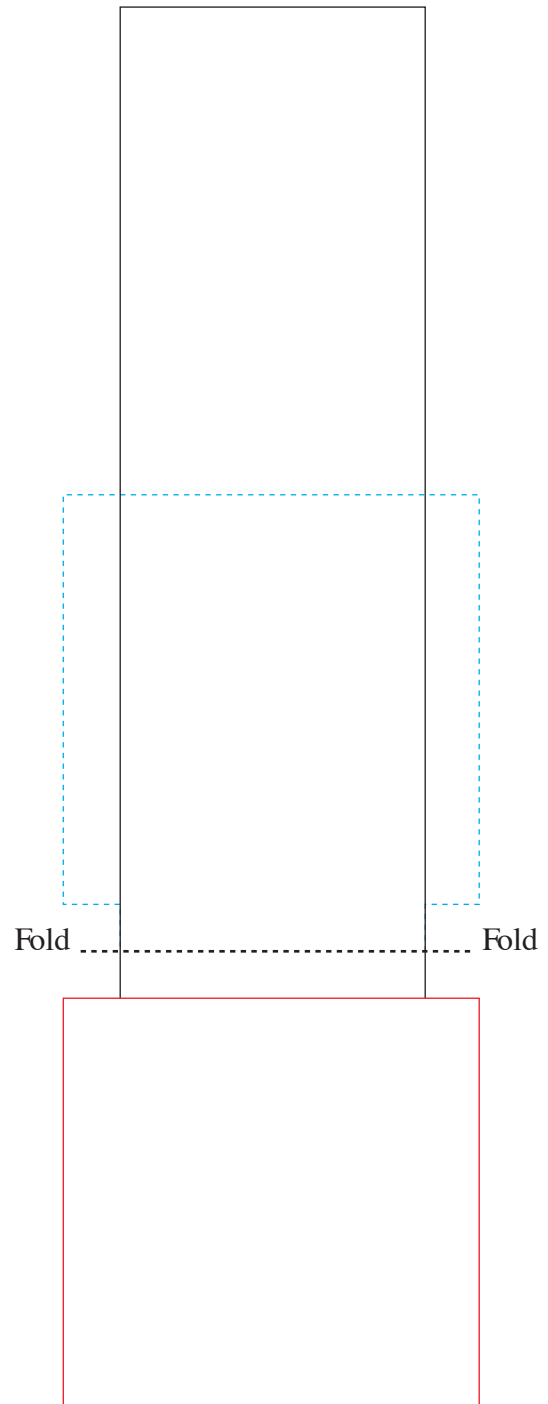

Inside

Outside

Blue dotted line indicates position of shape when folded

Red box indicates the size of the shaped card at the front of the bookmark (55x54mm approx)